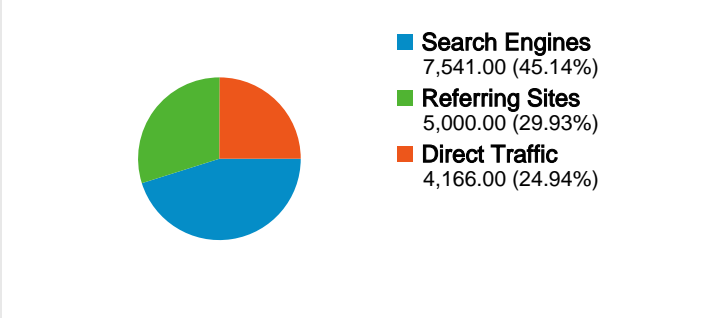

Site Usage

 16,707 Visits	 40.00% Bounce Rate
 81,795 Pageviews	 00:04:13 Avg. Time on Site
 4.90 Pages/Visit	 55.78% % New Visits

Visitors Overview

Map Overlay

Traffic Sources Overview

Content Overview

Pages	Pageviews	% Pageviews
/	13,562	16.58%
/documentation	6,862	8.39%
/downloads	6,304	7.71%
/community	3,333	4.07%
/examples	2,657	3.25%

9,516 people visited this site

 16,707 Visits

 9,516 Absolute Unique Visitors

 81,795 Pageviews

 4.90 Average Pageviews

 00:04:13 Time on Site

 40.00% Bounce Rate

 55.78% New Visits

All traffic sources sent a total of 16,707 visits

-  24.90% Direct Traffic
-  29.89% Referring Sites
-  45.08% Search Engines

- **Search Engines**
7,541.00 (45.14%)
- **Referring Sites**
5,000.00 (29.93%)
- **Direct Traffic**
4,166.00 (24.94%)

16,707 visits came from 139 countries/territories

Site Usage						
Visits	Pages/Visit	Avg. Time on Site	% New Visits	Bounce Rate		
16,707 % of Site Total: 100.00%	4.90 Site Avg: 4.90 (0.00%)	00:04:13 Site Avg: 00:04:13 (0.00%)	55.88% Site Avg: 55.78% (0.18%)	40.00% Site Avg: 40.00% (0.00%)		
Country/Territory	Visits	Pages/Visit	Avg. Time on Site	% New Visits	Bounce Rate	
United States	6,658	5.22	00:04:21	51.35%	39.56%	
Canada	1,477	4.78	00:04:14	40.89%	31.62%	
Australia	654	4.06	00:03:39	44.65%	40.21%	
United Kingdom	589	4.10	00:03:12	71.14%	48.39%	
Chile	513	6.08	00:07:01	34.70%	36.06%	
Japan	487	5.30	00:04:09	38.19%	27.52%	
Spain	484	5.40	00:05:33	43.60%	35.74%	
Denmark	395	5.47	00:05:43	35.44%	28.86%	
China	367	4.39	00:04:28	41.96%	47.14%	