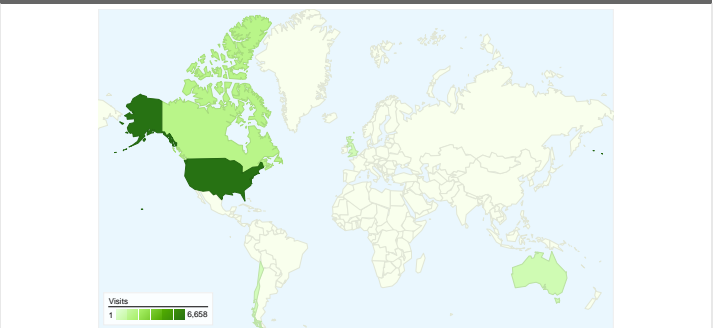

Site Usage

 16,707 Visits	 40.00% Bounce Rate
 81,795 Pageviews	 00:04:13 Avg. Time on Site
 4.90 Pages/Visit	 55.78% % New Visits

Visitors Overview

Map Overlay

Traffic Sources Overview

Content Overview

Pages	Pageviews	% Pageviews
/	13,562	16.58%
/documentation	6,862	8.39%
/downloads	6,304	7.71%
/community	3,333	4.07%
/examples	2,657	3.25%

9,516 people visited this site

 16,707 Visits

 9,516 Absolute Unique Visitors

 81,795 Pageviews

 4.90 Average Pageviews

 00:04:13 Time on Site

 40.00% Bounce Rate

 55.78% New Visits

All traffic sources sent a total of 16,707 visits

-  24.90% Direct Traffic
-  29.89% Referring Sites
-  45.08% Search Engines

- **Search Engines**
7,541.00 (45.14%)
- **Referring Sites**
5,000.00 (29.93%)
- **Direct Traffic**
4,166.00 (24.94%)

16,707 visits came from 139 countries/territories

Site Usage						
Visits	Pages/Visit	Avg. Time on Site	% New Visits	Bounce Rate		
16,707 % of Site Total: 100.00%	4.90 Site Avg: 4.90 (0.00%)	00:04:13 Site Avg: 00:04:13 (0.00%)	55.88% Site Avg: 55.78% (0.18%)	40.00% Site Avg: 40.00% (0.00%)		
Country/Territory	Visits	Pages/Visit	Avg. Time on Site	% New Visits	Bounce Rate	
United States	6,658	5.22	00:04:21	51.35%	39.56%	
Canada	1,477	4.78	00:04:14	40.89%	31.62%	
Australia	654	4.06	00:03:39	44.65%	40.21%	
United Kingdom	589	4.10	00:03:12	71.14%	48.39%	
Chile	513	6.08	00:07:01	34.70%	36.06%	
Japan	487	5.30	00:04:09	38.19%	27.52%	
Spain	484	5.40	00:05:33	43.60%	35.74%	
Denmark	395	5.47	00:05:43	35.44%	28.86%	
China	367	4.39	00:04:28	41.96%	47.14%	