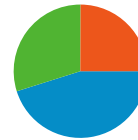

- **Search Engines**
  7,541.00 (45.14%)
- **Referring Sites**
  5,000.00 (29.93%)
- **Direct Traffic**
  4,166.00 (24.94%)

Top Traffic Sources

Sources	Visits	% visits	Keywords	Visits	% visits
google (organic)	7,157	42.78%	admb	1,591	21.09%
(direct) ((none))	4,173	24.94%	admb project	696	9.22%
en.wikipedia.org (referral)	1,775	10.61%	ad model builder	348	4.61%
admb-foundation.org (referral)	1,046	6.25%	ad model builder project	172	2.28%
code.google.com (referral)	353	2.11%	presentations examples	100	1.33%