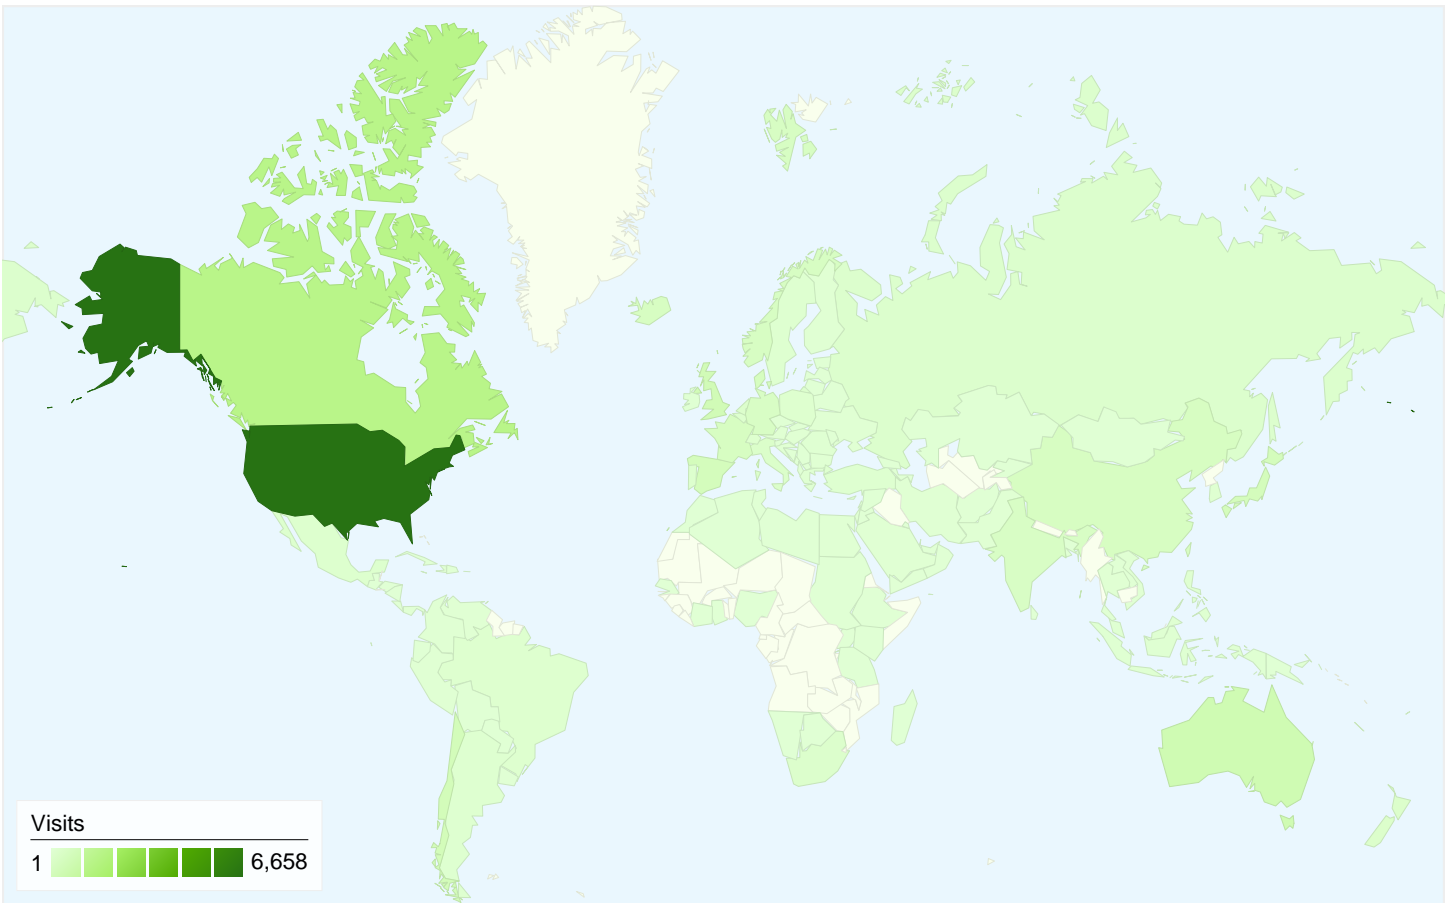

9,516 people visited this site

 16,707 Visits

 9,516 Absolute Unique Visitors

 81,795 Pageviews

 4.90 Average Pageviews

 00:04:13 Time on Site

 40.00% Bounce Rate

 55.78% New Visits

All traffic sources sent a total of 16,707 visits

-  24.90% Direct Traffic
-  29.89% Referring Sites
-  45.08% Search Engines

- **Search Engines**
7,541.00 (45.14%)
- **Referring Sites**
5,000.00 (29.93%)
- **Direct Traffic**
4,166.00 (24.94%)

Top Traffic Sources

Sources	Visits	% visits	Keywords	Visits	% visits
google (organic)	7,157	42.78%	admb	1,591	21.09%
(direct) ((none))	4,173	24.94%	admb project	696	9.22%
en.wikipedia.org (referral)	1,775	10.61%	ad model builder	348	4.61%
admb-foundation.org (referral)	1,046	6.25%	ad model builder project	172	2.28%
code.google.com (referral)	353	2.11%	presentations examples	100	1.33%

16,707 visits came from 139 countries/territories

Site Usage						
Visits	Pages/Visit	Avg. Time on Site	% New Visits	Bounce Rate		
16,707 % of Site Total: 100.00%	4.90 Site Avg: 4.90 (0.00%)	00:04:13 Site Avg: 00:04:13 (0.00%)	55.88% Site Avg: 55.78% (0.18%)	40.00% Site Avg: 40.00% (0.00%)		
Country/Territory	Visits	Pages/Visit	Avg. Time on Site	% New Visits	Bounce Rate	
United States	6,658	5.22	00:04:21	51.35%	39.56%	
Canada	1,477	4.78	00:04:14	40.89%	31.62%	
Australia	654	4.06	00:03:39	44.65%	40.21%	
United Kingdom	589	4.10	00:03:12	71.14%	48.39%	
Chile	513	6.08	00:07:01	34.70%	36.06%	
Japan	487	5.30	00:04:09	38.19%	27.52%	
Spain	484	5.40	00:05:33	43.60%	35.74%	
Denmark	395	5.47	00:05:43	35.44%	28.86%	
China	367	4.39	00:04:28	41.96%	47.14%	