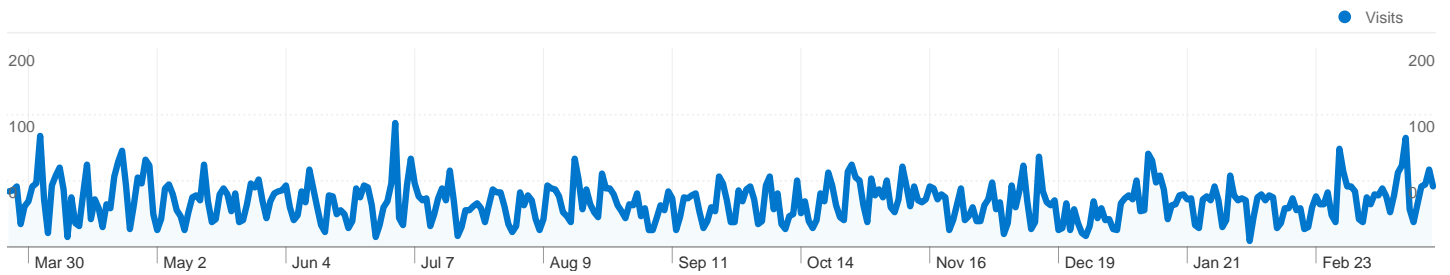

Site Usage

 16,707 Visits	 40.00% Bounce Rate
 81,795 Pageviews	 00:04:13 Avg. Time on Site
 4.90 Pages/Visit	 55.78% % New Visits

Visitors Overview

Map Overlay

Traffic Sources Overview

Content Overview

Pages	Pageviews	% Pageviews
/	13,562	16.58%
/documentation	6,862	8.39%
/downloads	6,304	7.71%
/community	3,333	4.07%
/examples	2,657	3.25%

9,516 people visited this site

 16,707 Visits

 9,516 Absolute Unique Visitors

 81,795 Pageviews

 4.90 Average Pageviews

 00:04:13 Time on Site

 40.00% Bounce Rate

 55.78% New Visits

All traffic sources sent a total of 16,707 visits

-  24.90% Direct Traffic
-  29.89% Referring Sites
-  45.08% Search Engines

- **Search Engines**
7,541.00 (45.14%)
- **Referring Sites**
5,000.00 (29.93%)
- **Direct Traffic**
4,166.00 (24.94%)

16,707 visits came from 139 countries/territories

Site Usage						
Visits	Pages/Visit	Avg. Time on Site	% New Visits	Bounce Rate		
16,707 % of Site Total: 100.00%	4.90 Site Avg: 4.90 (0.00%)	00:04:13 Site Avg: 00:04:13 (0.00%)	55.88% Site Avg: 55.78% (0.18%)	40.00% Site Avg: 40.00% (0.00%)		
Country/Territory	Visits	Pages/Visit	Avg. Time on Site	% New Visits	Bounce Rate	
United States	6,658	5.22	00:04:21	51.35%	39.56%	
Canada	1,477	4.78	00:04:14	40.89%	31.62%	
Australia	654	4.06	00:03:39	44.65%	40.21%	
United Kingdom	589	4.10	00:03:12	71.14%	48.39%	
Chile	513	6.08	00:07:01	34.70%	36.06%	
Japan	487	5.30	00:04:09	38.19%	27.52%	
Spain	484	5.40	00:05:33	43.60%	35.74%	
Denmark	395	5.47	00:05:43	35.44%	28.86%	
China	367	4.39	00:04:28	41.96%	47.14%	