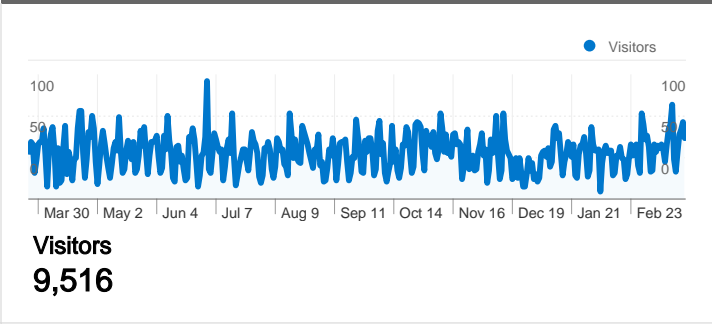

Site Usage

 16,707 Visits	 40.00% Bounce Rate
 81,795 Pageviews	 00:04:13 Avg. Time on Site
 4.90 Pages/Visit	 55.78% % New Visits

Visitors Overview

Map Overlay

Traffic Sources Overview

Content Overview

Pages	Pageviews	% Pageviews
/	13,562	16.58%
/documentation	6,862	8.39%
/downloads	6,304	7.71%
/community	3,333	4.07%
/examples	2,657	3.25%

9,516 people visited this site

 16,707 Visits

 9,516 Absolute Unique Visitors

 81,795 Pageviews

 4.90 Average Pageviews

 00:04:13 Time on Site

 40.00% Bounce Rate

 55.78% New Visits

All traffic sources sent a total of 16,707 visits

-  24.90% Direct Traffic
-  29.89% Referring Sites
-  45.08% Search Engines

- **Search Engines**
7,541.00 (45.14%)
- **Referring Sites**
5,000.00 (29.93%)
- **Direct Traffic**
4,166.00 (24.94%)

16,707 visits came from 139 countries/territories

Site Usage						
Visits	Pages/Visit	Avg. Time on Site	% New Visits	Bounce Rate		
16,707 % of Site Total: 100.00%	4.90 Site Avg: 4.90 (0.00%)	00:04:13 Site Avg: 00:04:13 (0.00%)	55.88% Site Avg: 55.78% (0.18%)	40.00% Site Avg: 40.00% (0.00%)		
Country/Territory	Visits	Pages/Visit	Avg. Time on Site	% New Visits	Bounce Rate	
United States	6,658	5.22	00:04:21	51.35%	39.56%	
Canada	1,477	4.78	00:04:14	40.89%	31.62%	
Australia	654	4.06	00:03:39	44.65%	40.21%	
United Kingdom	589	4.10	00:03:12	71.14%	48.39%	
Chile	513	6.08	00:07:01	34.70%	36.06%	
Japan	487	5.30	00:04:09	38.19%	27.52%	
Spain	484	5.40	00:05:33	43.60%	35.74%	
Denmark	395	5.47	00:05:43	35.44%	28.86%	
China	367	4.39	00:04:28	41.96%	47.14%	