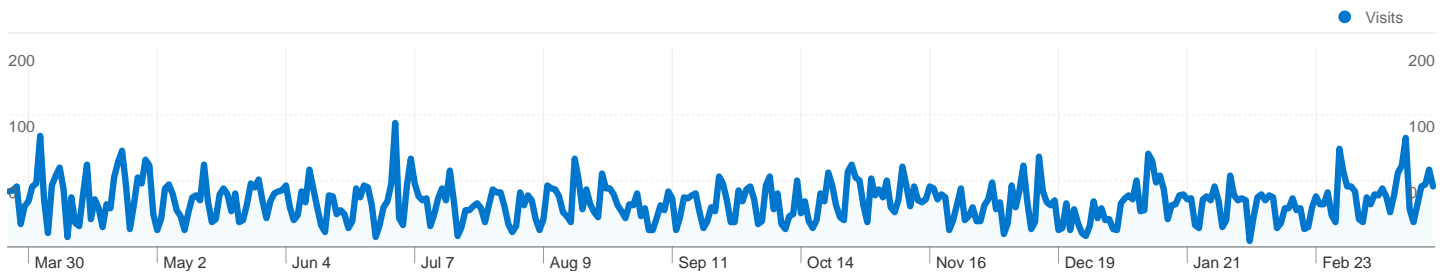

Site Usage

 16,707 Visits	 40.00% Bounce Rate
 81,795 Pageviews	 00:04:13 Avg. Time on Site
 4.90 Pages/Visit	 55.78% % New Visits

Visitors Overview

Map Overlay

Traffic Sources Overview

Content Overview

Pages	Pageviews	% Pageviews
/	13,562	16.58%
/documentation	6,862	8.39%
/downloads	6,304	7.71%
/community	3,333	4.07%
/examples	2,657	3.25%

9,516 people visited this site

 16,707 Visits

 9,516 Absolute Unique Visitors

 81,795 Pageviews

 4.90 Average Pageviews

 00:04:13 Time on Site

 40.00% Bounce Rate

 55.78% New Visits

All traffic sources sent a total of 16,707 visits

■ Search Engines	7,541.00 (45.14%)
■ Referring Sites	5,000.00 (29.93%)
■ Direct Traffic	4,166.00 (24.94%)

Top Traffic Sources

Sources	Visits	% visits	Keywords	Visits	% visits
google (organic)	7,157	42.78%	admb	1,591	21.09%
(direct) ((none))	4,173	24.94%	admb project	696	9.22%
en.wikipedia.org (referral)	1,775	10.61%	ad model builder	348	4.61%
admb-foundation.org (referral)	1,046	6.25%	ad model builder project	172	2.28%
code.google.com (referral)	353	2.11%	presentations examples	100	1.33%

16,707 visits came from 139 countries/territories

Site Usage						
Visits	Pages/Visit	Avg. Time on Site	% New Visits	Bounce Rate		
16,707 % of Site Total: 100.00%	4.90 Site Avg: 4.90 (0.00%)	00:04:13 Site Avg: 00:04:13 (0.00%)	55.88% Site Avg: 55.78% (0.18%)	40.00% Site Avg: 40.00% (0.00%)		
Country/Territory	Visits	Pages/Visit	Avg. Time on Site	% New Visits	Bounce Rate	
United States	6,658	5.22	00:04:21	51.35%	39.56%	
Canada	1,477	4.78	00:04:14	40.89%	31.62%	
Australia	654	4.06	00:03:39	44.65%	40.21%	
United Kingdom	589	4.10	00:03:12	71.14%	48.39%	
Chile	513	6.08	00:07:01	34.70%	36.06%	
Japan	487	5.30	00:04:09	38.19%	27.52%	
Spain	484	5.40	00:05:33	43.60%	35.74%	
Denmark	395	5.47	00:05:43	35.44%	28.86%	
China	367	4.39	00:04:28	41.96%	47.14%	