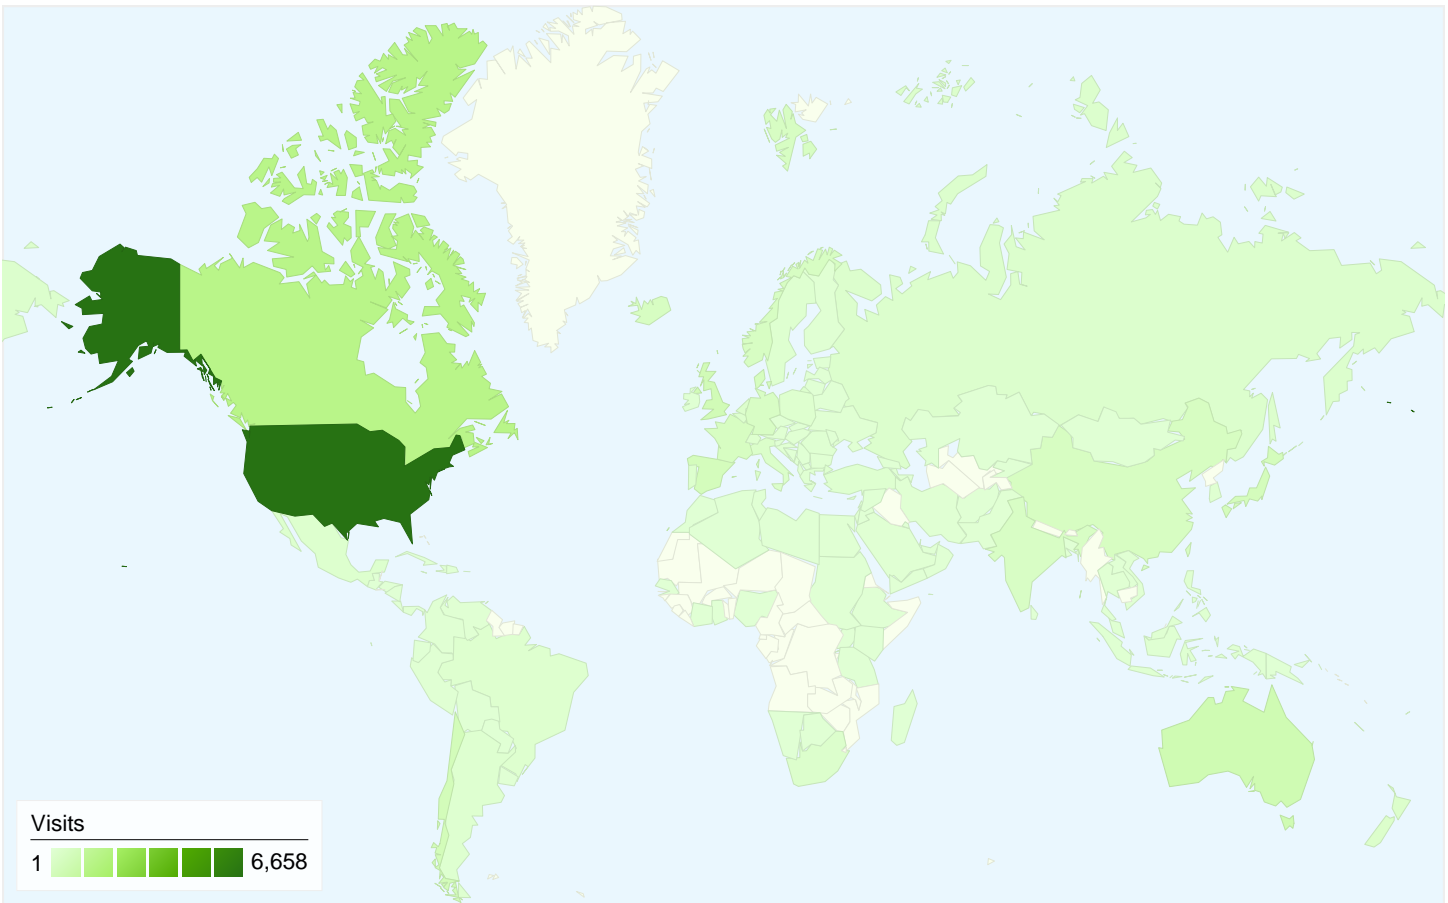

Site Usage

 16,707 Visits	 40.00% Bounce Rate
 81,795 Pageviews	 00:04:13 Avg. Time on Site
 4.90 Pages/Visit	 55.78% % New Visits

Visitors Overview

Map Overlay

Traffic Sources Overview

Content Overview

Pages	Pageviews	% Pageviews
/	13,562	16.58%
/documentation	6,862	8.39%
/downloads	6,304	7.71%
/community	3,333	4.07%
/examples	2,657	3.25%

9,516 people visited this site

 16,707 Visits

 9,516 Absolute Unique Visitors

 81,795 Pageviews

 4.90 Average Pageviews

 00:04:13 Time on Site

 40.00% Bounce Rate

 55.78% New Visits

All traffic sources sent a total of 16,707 visits

■ Search Engines	7,541.00 (45.14%)
■ Referring Sites	5,000.00 (29.93%)
■ Direct Traffic	4,166.00 (24.94%)

Top Traffic Sources

Sources	Visits	% visits	Keywords	Visits	% visits
google (organic)	7,157	42.78%	admb	1,591	21.09%
(direct) ((none))	4,173	24.94%	admb project	696	9.22%
en.wikipedia.org (referral)	1,775	10.61%	ad model builder	348	4.61%
admb-foundation.org (referral)	1,046	6.25%	ad model builder project	172	2.28%
code.google.com (referral)	353	2.11%	presentations examples	100	1.33%

16,707 visits came from 139 countries/territories

Site Usage						
Visits	Pages/Visit	Avg. Time on Site	% New Visits	Bounce Rate		
16,707 % of Site Total: 100.00%	4.90 Site Avg: 4.90 (0.00%)	00:04:13 Site Avg: 00:04:13 (0.00%)	55.88% Site Avg: 55.78% (0.18%)	40.00% Site Avg: 40.00% (0.00%)		
Country/Territory	Visits	Pages/Visit	Avg. Time on Site	% New Visits	Bounce Rate	
United States	6,658	5.22	00:04:21	51.35%	39.56%	
Canada	1,477	4.78	00:04:14	40.89%	31.62%	
Australia	654	4.06	00:03:39	44.65%	40.21%	
United Kingdom	589	4.10	00:03:12	71.14%	48.39%	
Chile	513	6.08	00:07:01	34.70%	36.06%	
Japan	487	5.30	00:04:09	38.19%	27.52%	
Spain	484	5.40	00:05:33	43.60%	35.74%	
Denmark	395	5.47	00:05:43	35.44%	28.86%	
China	367	4.39	00:04:28	41.96%	47.14%	