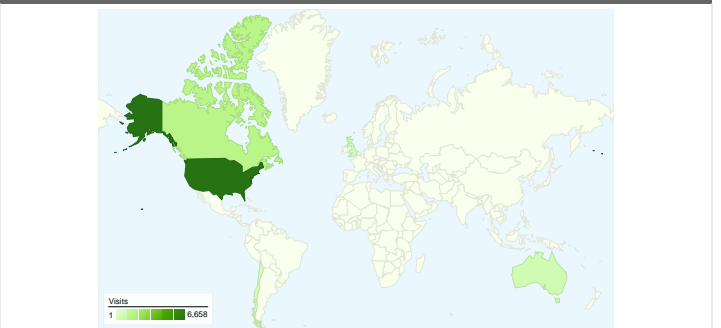

Site Usage

 16,707 Visits	 40.00% Bounce Rate
 81,795 Pageviews	 00:04:13 Avg. Time on Site
 4.90 Pages/Visit	 55.78% % New Visits

Visitors Overview

Map Overlay

Traffic Sources Overview

Content Overview

Pages	Pageviews	% Pageviews
/	13,562	16.58%
/documentation	6,862	8.39%
/downloads	6,304	7.71%
/community	3,333	4.07%
/examples	2,657	3.25%

9,516 people visited this site

 16,707 Visits

 9,516 Absolute Unique Visitors

 81,795 Pageviews

 4.90 Average Pageviews

 00:04:13 Time on Site

 40.00% Bounce Rate

 55.78% New Visits

All traffic sources sent a total of 16,707 visits

■ Search Engines	7,541.00 (45.14%)
■ Referring Sites	5,000.00 (29.93%)
■ Direct Traffic	4,166.00 (24.94%)

Top Traffic Sources

Sources	Visits	% visits	Keywords	Visits	% visits
google (organic)	7,157	42.78%	admb	1,591	21.09%
(direct) ((none))	4,173	24.94%	admb project	696	9.22%
en.wikipedia.org (referral)	1,775	10.61%	ad model builder	348	4.61%
admb-foundation.org (referral)	1,046	6.25%	ad model builder project	172	2.28%
code.google.com (referral)	353	2.11%	presentations examples	100	1.33%

16,707 visits came from 139 countries/territories

Site Usage						
Visits	Pages/Visit	Avg. Time on Site	% New Visits	Bounce Rate		
16,707 % of Site Total: 100.00%	4.90 Site Avg: 4.90 (0.00%)	00:04:13 Site Avg: 00:04:13 (0.00%)	55.88% Site Avg: 55.78% (0.18%)	40.00% Site Avg: 40.00% (0.00%)		
Country/Territory	Visits	Pages/Visit	Avg. Time on Site	% New Visits	Bounce Rate	
United States	6,658	5.22	00:04:21	51.35%	39.56%	
Canada	1,477	4.78	00:04:14	40.89%	31.62%	
Australia	654	4.06	00:03:39	44.65%	40.21%	
United Kingdom	589	4.10	00:03:12	71.14%	48.39%	
Chile	513	6.08	00:07:01	34.70%	36.06%	
Japan	487	5.30	00:04:09	38.19%	27.52%	
Spain	484	5.40	00:05:33	43.60%	35.74%	
Denmark	395	5.47	00:05:43	35.44%	28.86%	
China	367	4.39	00:04:28	41.96%	47.14%	