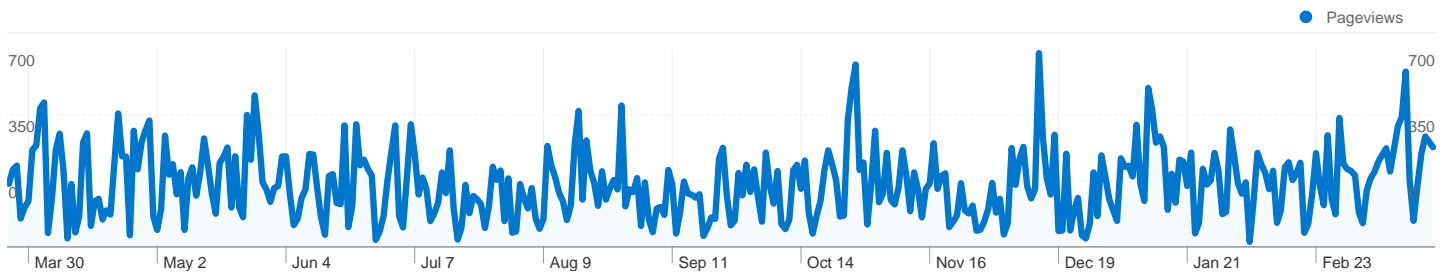

Pages on this site were viewed a total of 81,795 times

81,795 Pageviews

54,666 Unique Views

40.00% Bounce Rate

Top Content

Pages	Pageviews	% Pageviews
/	13,562	16.58%
/documentation	6,862	8.39%
/downloads	6,304	7.71%
/community	3,333	4.07%
/examples	2,657	3.25%