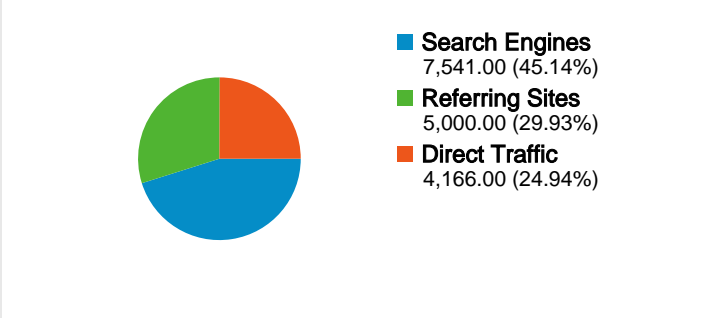

Site Usage

 16,707 Visits	 40.00% Bounce Rate
 81,795 Pageviews	 00:04:13 Avg. Time on Site
 4.90 Pages/Visit	 55.78% % New Visits

Visitors Overview

Map Overlay

Traffic Sources Overview

Content Overview

Pages	Pageviews	% Pageviews
/	13,562	16.58%
/documentation	6,862	8.39%
/downloads	6,304	7.71%
/community	3,333	4.07%
/examples	2,657	3.25%

9,516 people visited this site

 16,707 Visits

 9,516 Absolute Unique Visitors

 81,795 Pageviews

 4.90 Average Pageviews

 00:04:13 Time on Site

 40.00% Bounce Rate

 55.78% New Visits

All traffic sources sent a total of 16,707 visits

■ Search Engines	7,541.00 (45.14%)
■ Referring Sites	5,000.00 (29.93%)
■ Direct Traffic	4,166.00 (24.94%)

Top Traffic Sources

Sources	Visits	% visits	Keywords	Visits	% visits
google (organic)	7,157	42.78%	admb	1,591	21.09%
(direct) ((none))	4,173	24.94%	admb project	696	9.22%
en.wikipedia.org (referral)	1,775	10.61%	ad model builder	348	4.61%
admb-foundation.org (referral)	1,046	6.25%	ad model builder project	172	2.28%
code.google.com (referral)	353	2.11%	presentations examples	100	1.33%

16,707 visits came from 139 countries/territories

Site Usage						
Visits	Pages/Visit	Avg. Time on Site	% New Visits	Bounce Rate		
16,707 % of Site Total: 100.00%	4.90 Site Avg: 4.90 (0.00%)	00:04:13 Site Avg: 00:04:13 (0.00%)	55.88% Site Avg: 55.78% (0.18%)	40.00% Site Avg: 40.00% (0.00%)		
Country/Territory	Visits	Pages/Visit	Avg. Time on Site	% New Visits	Bounce Rate	
United States	6,658	5.22	00:04:21	51.35%	39.56%	
Canada	1,477	4.78	00:04:14	40.89%	31.62%	
Australia	654	4.06	00:03:39	44.65%	40.21%	
United Kingdom	589	4.10	00:03:12	71.14%	48.39%	
Chile	513	6.08	00:07:01	34.70%	36.06%	
Japan	487	5.30	00:04:09	38.19%	27.52%	
Spain	484	5.40	00:05:33	43.60%	35.74%	
Denmark	395	5.47	00:05:43	35.44%	28.86%	
China	367	4.39	00:04:28	41.96%	47.14%	