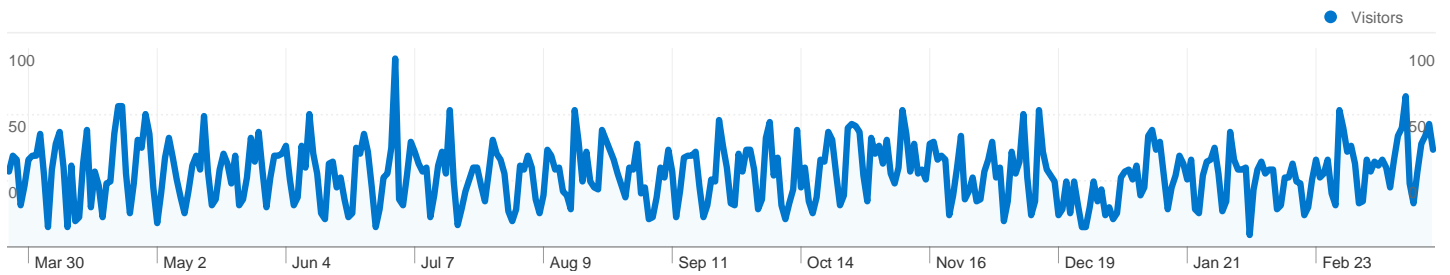

Site Usage

 16,707 Visits	 40.00% Bounce Rate
 81,795 Pageviews	 00:04:13 Avg. Time on Site
 4.90 Pages/Visit	 55.78% % New Visits

Visitors Overview

Map Overlay

Traffic Sources Overview

Content Overview

Pages	Pageviews	% Pageviews
/	13,562	16.58%
/documentation	6,862	8.39%
/downloads	6,304	7.71%
/community	3,333	4.07%
/examples	2,657	3.25%

9,516 people visited this site

 16,707 Visits

 9,516 Absolute Unique Visitors

 81,795 Pageviews

 4.90 Average Pageviews

 00:04:13 Time on Site

 40.00% Bounce Rate

 55.78% New Visits

All traffic sources sent a total of 16,707 visits

■ Search Engines	7,541.00 (45.14%)
■ Referring Sites	5,000.00 (29.93%)
■ Direct Traffic	4,166.00 (24.94%)

Top Traffic Sources

Sources	Visits	% visits	Keywords	Visits	% visits
google (organic)	7,157	42.78%	admb	1,591	21.09%
(direct) ((none))	4,173	24.94%	admb project	696	9.22%
en.wikipedia.org (referral)	1,775	10.61%	ad model builder	348	4.61%
admb-foundation.org (referral)	1,046	6.25%	ad model builder project	172	2.28%
code.google.com (referral)	353	2.11%	presentations examples	100	1.33%

16,707 visits came from 139 countries/territories

Site Usage						
Visits	Pages/Visit	Avg. Time on Site	% New Visits	Bounce Rate		
16,707 % of Site Total: 100.00%	4.90 Site Avg: 4.90 (0.00%)	00:04:13 Site Avg: 00:04:13 (0.00%)	55.88% Site Avg: 55.78% (0.18%)	40.00% Site Avg: 40.00% (0.00%)		
Country/Territory	Visits	Pages/Visit	Avg. Time on Site	% New Visits	Bounce Rate	
United States	6,658	5.22	00:04:21	51.35%	39.56%	
Canada	1,477	4.78	00:04:14	40.89%	31.62%	
Australia	654	4.06	00:03:39	44.65%	40.21%	
United Kingdom	589	4.10	00:03:12	71.14%	48.39%	
Chile	513	6.08	00:07:01	34.70%	36.06%	
Japan	487	5.30	00:04:09	38.19%	27.52%	
Spain	484	5.40	00:05:33	43.60%	35.74%	
Denmark	395	5.47	00:05:43	35.44%	28.86%	
China	367	4.39	00:04:28	41.96%	47.14%	