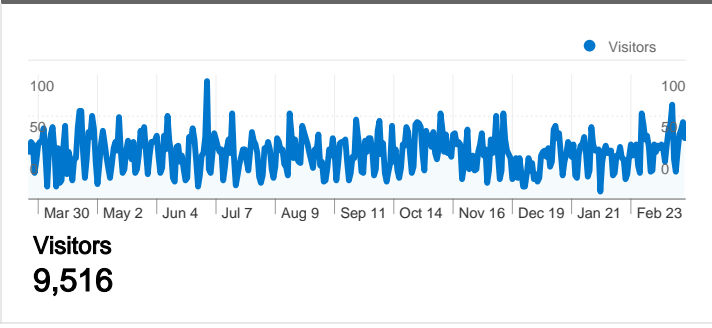

Site Usage

 16,707 Visits	 40.00% Bounce Rate
 81,795 Pageviews	 00:04:13 Avg. Time on Site
 4.90 Pages/Visit	 55.78% % New Visits

Visitors Overview

Map Overlay

Traffic Sources Overview

Content Overview

Pages	Pageviews	% Pageviews
/	13,562	16.58%
/documentation	6,862	8.39%
/downloads	6,304	7.71%
/community	3,333	4.07%
/examples	2,657	3.25%

9,516 people visited this site

 16,707 Visits

 9,516 Absolute Unique Visitors

 81,795 Pageviews

 4.90 Average Pageviews

 00:04:13 Time on Site

 40.00% Bounce Rate

 55.78% New Visits

All traffic sources sent a total of 16,707 visits

■ Search Engines	7,541.00 (45.14%)
■ Referring Sites	5,000.00 (29.93%)
■ Direct Traffic	4,166.00 (24.94%)

Top Traffic Sources

Sources	Visits	% visits	Keywords	Visits	% visits
google (organic)	7,157	42.78%	admb	1,591	21.09%
(direct) ((none))	4,173	24.94%	admb project	696	9.22%
en.wikipedia.org (referral)	1,775	10.61%	ad model builder	348	4.61%
admb-foundation.org (referral)	1,046	6.25%	ad model builder project	172	2.28%
code.google.com (referral)	353	2.11%	presentations examples	100	1.33%

16,707 visits came from 139 countries/territories

Site Usage						
Visits	Pages/Visit	Avg. Time on Site	% New Visits	Bounce Rate		
16,707 % of Site Total: 100.00%	4.90 Site Avg: 4.90 (0.00%)	00:04:13 Site Avg: 00:04:13 (0.00%)	55.88% Site Avg: 55.78% (0.18%)	40.00% Site Avg: 40.00% (0.00%)		
Country/Territory	Visits	Pages/Visit	Avg. Time on Site	% New Visits	Bounce Rate	
United States	6,658	5.22	00:04:21	51.35%	39.56%	
Canada	1,477	4.78	00:04:14	40.89%	31.62%	
Australia	654	4.06	00:03:39	44.65%	40.21%	
United Kingdom	589	4.10	00:03:12	71.14%	48.39%	
Chile	513	6.08	00:07:01	34.70%	36.06%	
Japan	487	5.30	00:04:09	38.19%	27.52%	
Spain	484	5.40	00:05:33	43.60%	35.74%	
Denmark	395	5.47	00:05:43	35.44%	28.86%	
China	367	4.39	00:04:28	41.96%	47.14%	